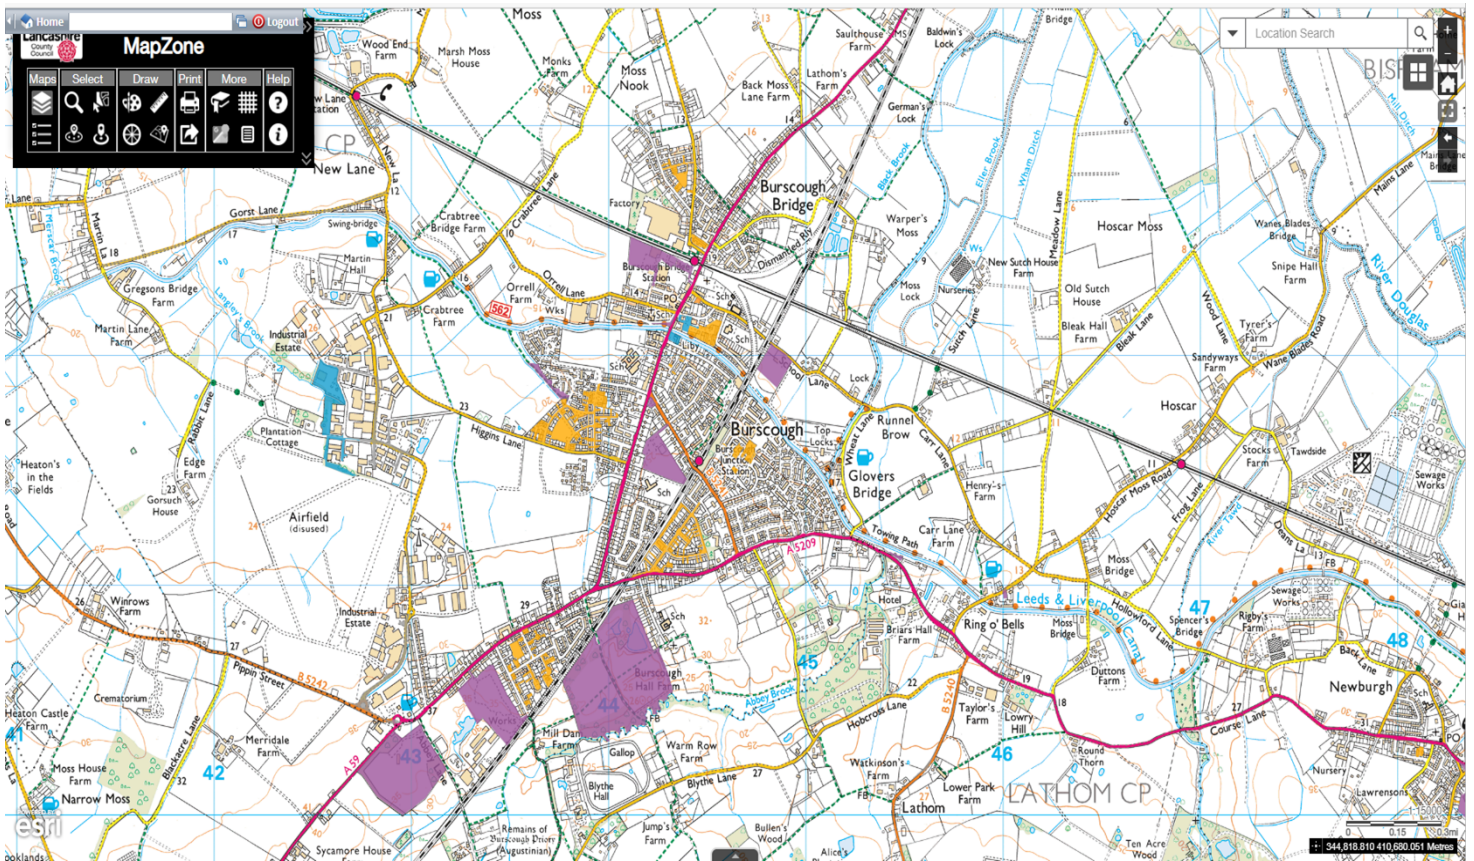

Appendix 4 – Council owned land – open spaces

Proposed Meadow Area locations were considered on all Council owned land areas within the borough. These maps highlight the most suitable open spaces for delivering this project.

Key:

Blue – Estates land
Orange – Housing land
Purple – Leisure land

Skelmersdale

Burscough

Ormskirk

Northern Parishes