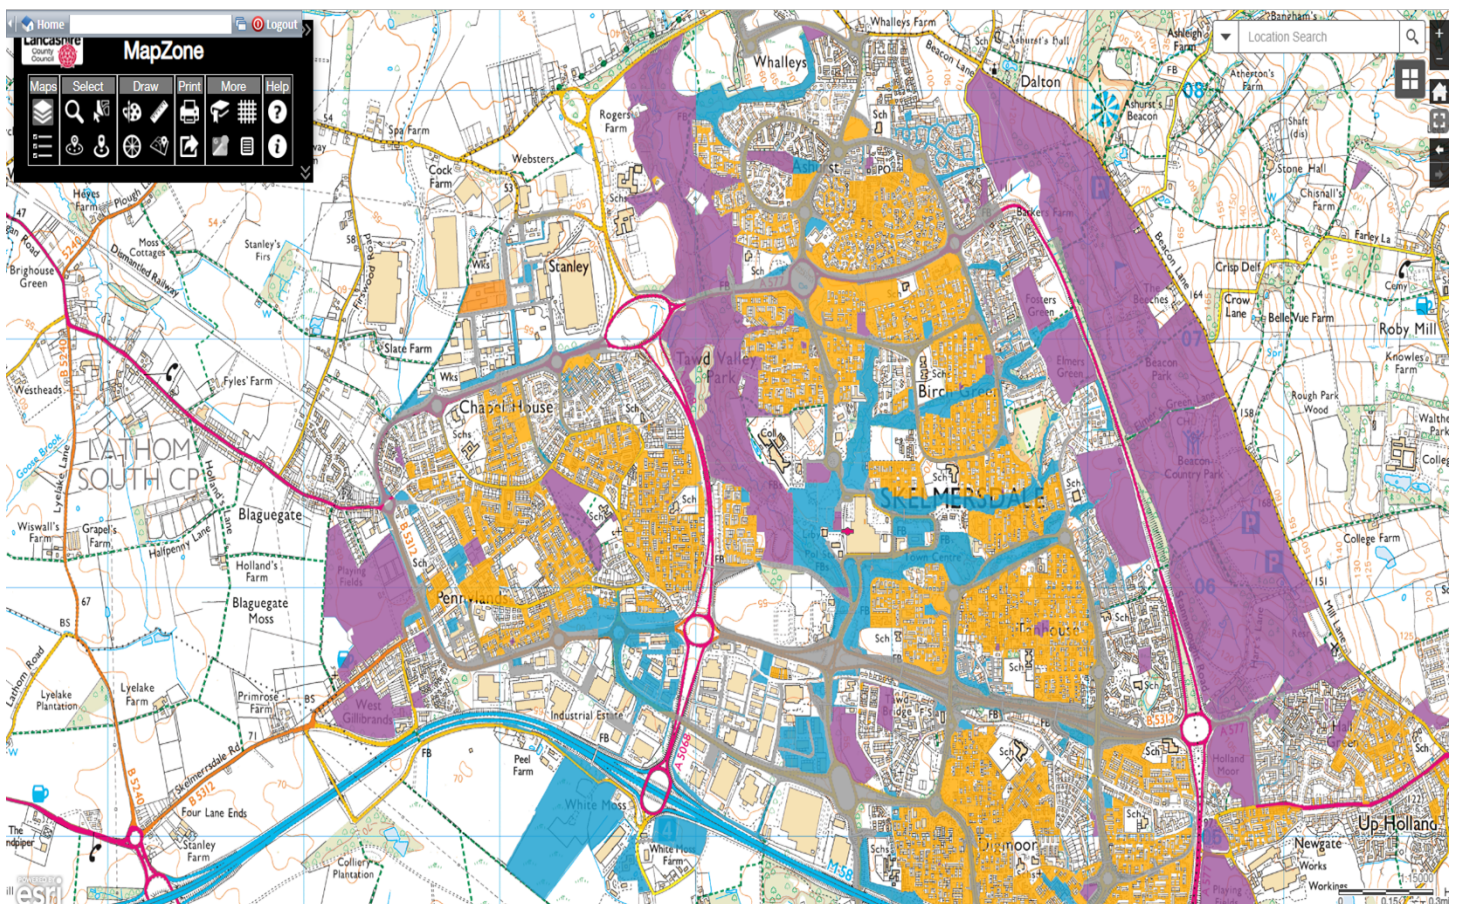

Appendix 4 – Council owned land – open spaces

Proposed Meadow Area locations were considered on all Council owned land areas within the borough. These maps highlight the most suitable open spaces for delivering this project.

Key:

Blue – Estates land
Orange – Housing land
Purple – Leisure land

Skelmersdale

Burscough

Ormskirk

Northern Parishes