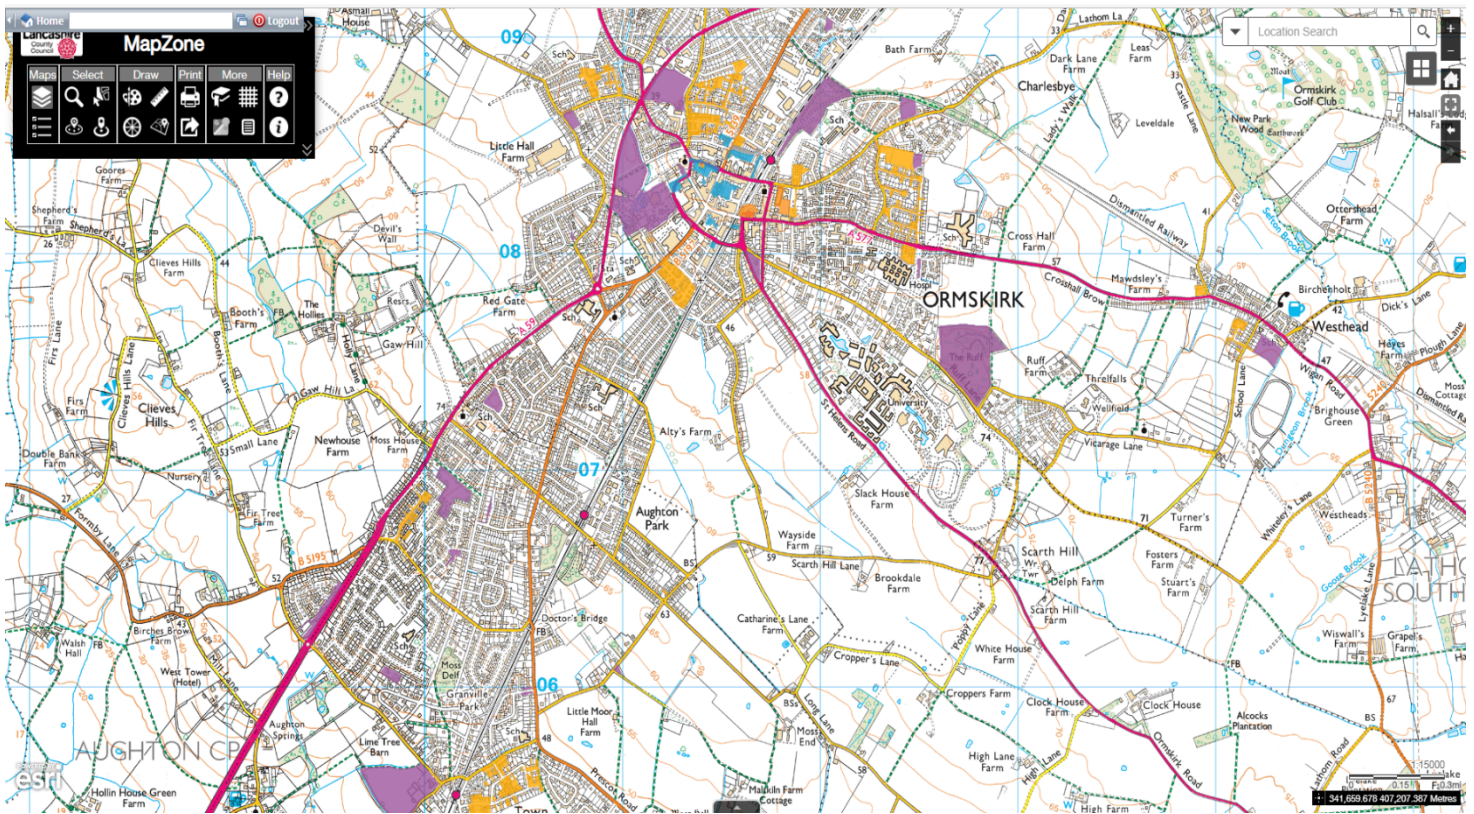

Appendix 4 – Council owned land – open spaces

Proposed Meadow Area locations were considered on all Council owned land areas within the borough. These maps highlight the most suitable open spaces for delivering this project.

Key:

Blue – Estates land
Orange – Housing land
Purple – Leisure land

Skelmersdale

Burscough

Ormskirk

Northern Parishes